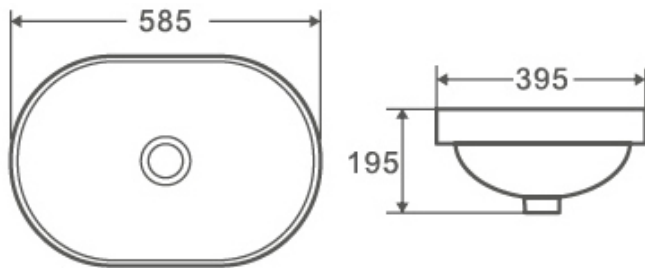

Arko 585

Collection: Elevate

Ceramic under counter basin, super-ellipse

Order code

192629 Arko 585 under counter basin

Product details

TAPHOLE	No taphole.
WASTE	Suits standard 32 mm non-overflow waste (not supplied).
OVERFLOW	Has overflow. Overflow is normally placed at front of basin.
MATERIAL	Vitreous china.
COLOUR	White, Gloss finish.
FIXING	Always use the actual basin to verify cutout. Use silicone sealant. Do not use epoxy type adhesives.

basin wastes

SEIMA

kitchen + laundry + bathroom ware

seima.com.au

Please note

- All measurements are in millimetres.
- Dimensions are nominal and subject to normal ceramic manufacturing variations of ± 5 mm.
- Wastes, taps and bottle traps shown in images are not included unless specified.
- Fixing: Use silicone sealant. Do not use epoxy type adhesives.
- Always use the actual basin to verify cutout.
- Specifications may vary without notice as part of our continuous improvement practices.
- Clean with a damp cloth. Do not use abrasive cleaners, liquids or pastes.